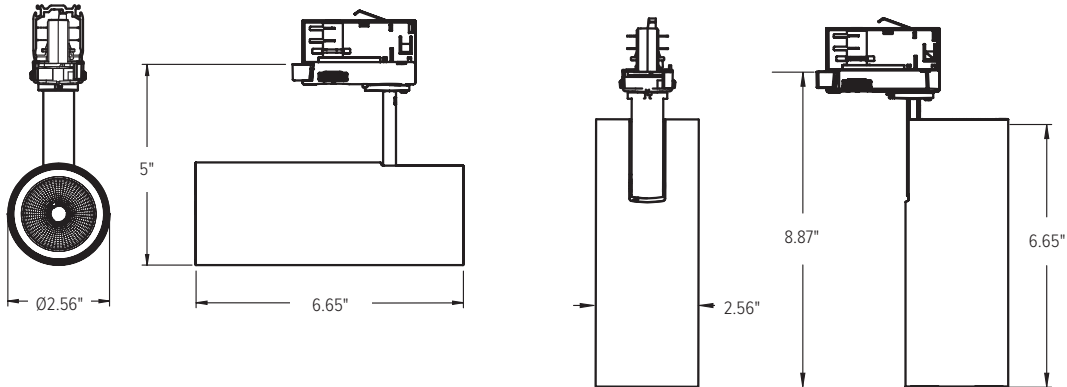

LIGHT DISTRIBUTIONS	BEAM ANGLE	CRI	CCT	HANCE 1000		HANCE 2000		HANCE 3000		HANCE 4000	
				LUMENS	EFFICACY	LUMENS	EFFICACY	LUMENS	EFFICACY	LUMENS	EFFICACY
				SPOT 16°	80	3000K	995	123	2204	108	3233
4000K	1054	130	2335			114	3419	124	4694	128	
90	3000K	853	105		1889	92	2759	100	3789	103	
	4000K	899	111		1992	97	2911	106	3994	109	
MEDIUM 24°	80	3000K	1022	126	2267	111	3356	122	4343	118	
		4000K	1083	134	2402	117	3549	129	4591	125	
	90	3000K	876	108	1943	95	2864	104	3706	101	
		4000K	924	114	2049	100	3022	110	3907	106	
WIDE 36°	80	3000K	1011	125	2238	109	3138	114	4225	115	
		4000K	1071	132	2371	116	3318	121	4467	122	
	90	3000K	867	107	1918	94	2678	97	3606	98	
		4000K	914	113	2022	99	2826	103	3800	104	

**DIMENSIONS**

All dimensions are shown in inches unless otherwise noted.

**HANCE 1000 & 2000**

**HANCE 3000 & 4000**

ACCESSORIES

**HANCE 1000 & 2000 ACCESSORIES**

MODEL NUMBER	DESCRIPTION
HSSN50	Snoot (Black Finish)
HSHL50	Honeycomb Louver
HSSL50	Soft Lens Film
HSTR50	Clear Lens
HSRI65B	Decorative Ring (Black Finish)
HSRI65W	Decorative Ring- (White Finish)
HSRI65S	Decorative Ring- (Silver Finish)
HSRI65C	Decorative Ring- (Copper Finish)
HSR50SP	Spot Beam Reflector
HSR50MB	Medium Beam Reflector
HSR50WB	Wide Beam Reflector