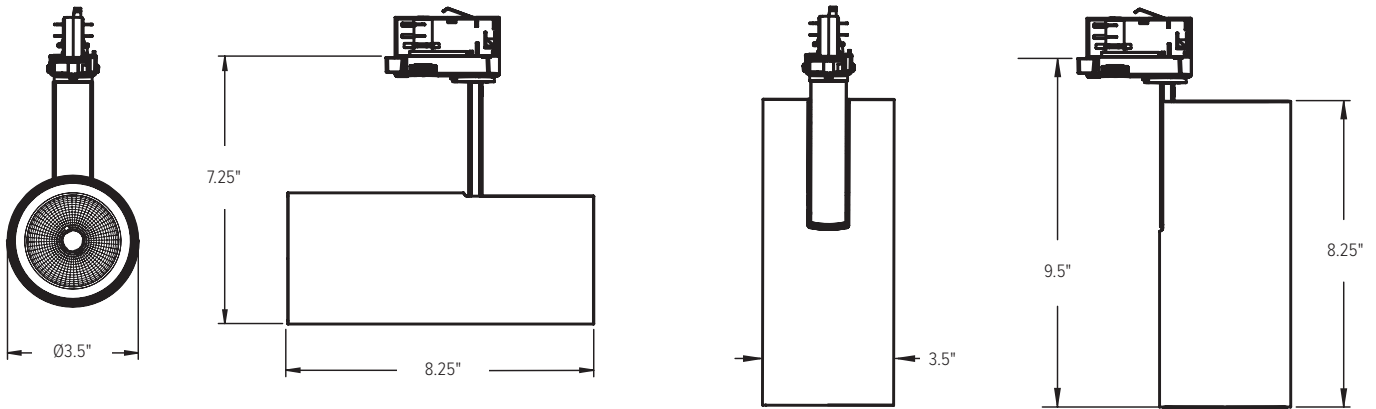

## 3 Circuit Track Spotlight

		HANCE 1000	HANCE 2000	HANCE 3000	HANCE 4000
PHYSICAL	HOUSING	Die-Cast Aluminum			
	HOUSING DIMENSIONS	6.65" L x 2.56" W x 5" H (@ 90°)		8.25" L x 3.5" W x 7.25" H (@ 90°)	
	WEIGHT (pounds)	1.43		2.97	
	LUMINAIRE FINISH	Black: RAL 9011 White: RAL 9010			
	MOUNTING	For use with LAMP 3-Circuit/1-Neutral Line Voltage Track; Friction/Locking 90° Tilt and 355° Orientation			

**DIMENSIONS**

All dimensions are shown in inches unless otherwise noted.

**HANCE 1000 & 2000**

**HANCE 3000 & 4000**

ACCESSORIES

**HANCE 1000 & 2000 ACCESSORIES**

MODEL NUMBER	DESCRIPTION
HSSN50	Snoot (Black Finish)
HSHL50	Honeycomb Louver
HSSL50	Soft Lens Film
HSTR50	Clear Lens
HSRI65B	Decorative Ring (Black Finish)
HSRI65W	Decorative Ring- (White Finish)
HSRI65S	Decorative Ring- (Silver Finish)
HSRI65C	Decorative Ring- (Copper Finish)
HSR50SP	Spot Beam Reflector
HSR50MB	Medium Beam Reflector
HSR50WB	Wide Beam Reflector