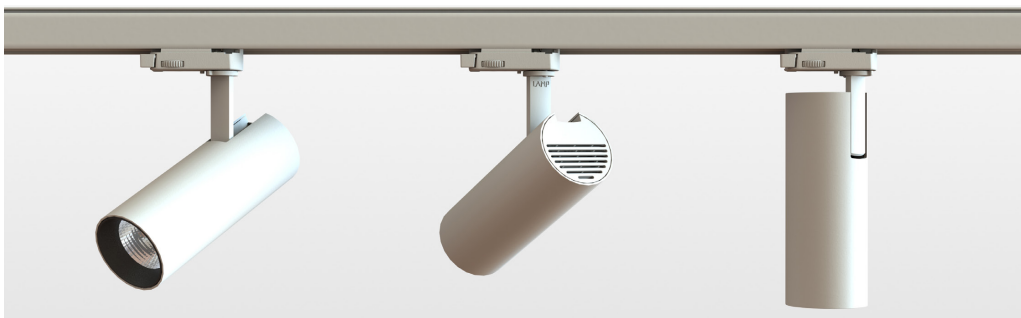

ORDERING INFORMATION

LUMINAIRE						
MODEL	CRI	CCT	CONTROL	VOLTAGE	OPTIC	FINISH
H1000-3C Hance 1000 3 Circuit	80 80 CRI	27K 2700K	ON-OFF On/Off	120 120V	SP Spot 16°	BL Black (RAL 9011)
H2000-3C Hance 2000 3 Circuit	90 90 CRI	30K 3000K	DIM 0-10v Dimming		MB Medium 24°	WH White (RAL 9010)
H3000-3C Hance 3000 3 Circuit		35K 3500K			WB Wide 36°	
H4000-3C Hance 4000 3 Circuit		40K 4000K