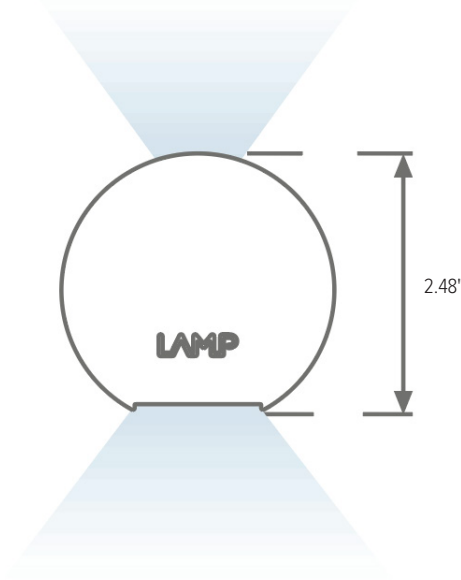

DIMENSIONS

All dimensions are shown in inches unless otherwise noted. Side view shown.

CUSTOMIZE YOUR EXPERIENCE.

At Experience Brands, we believe every space deserves unique lighting elements. We proudly specialize in crafting solutions that reflect your personal vision. Our expert team is here to collaborate with you to design and implement customized features that elevate your environment.

Ready to Get Started? Email us at: DesignServices@exp-brands.com