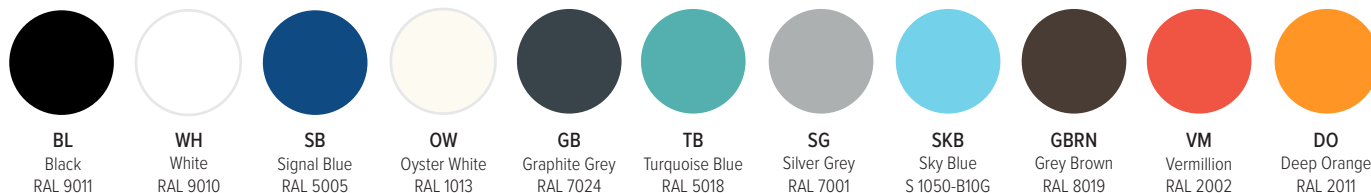

TÜB 60 TECH

Suspended Linear Luminaire

TÜB 60 TECH

PHYSICAL	HOUSING	Recycled Aluminum Extrusion
	LENS	Matte Black Reflector with Comfort Optics
	DRIVER LOCATION	Driver is Mounted to Ceiling in 11" Enclosure with Square J-Box Plate
	END CAP FINISH	White End Caps on White Luminaires, All Others Black; Standard End Caps Blank, Embossed LAMP Logo Available. See Page 4 for Ordering Information of Custom End Caps.
	MOUNTING	Mounted via 8' Adjustable Aircraft Suspension Cables (Included)
	DIMENSIONS	ø2.48" x 33" / 44" / 66½" L
	WEIGHT	Between 4.65 to 8.84 Pounds
	OPERATING TEMPERATURE	-40°F to 104°F (-40°C to 40°C)

ELECTRICAL	VOLTAGE	120-277 Volts
	CONTROL	On/Off, 0-10v Dimming
	CABLE FINISH	White Cable for White Luminaires; All Others Black

PHOTOMETRIC	LUMEN MAINTENANCE	L90 > 50,000 Hours at 77°F*
	UGR	< 16
	CRI	90 CRI
	TIGHTNESS OF BINNING	MacAdam 3-Step

LIGHT DISTRIBUTIONS	OPTIC	CCT	2.8'			3.7'			5.5'		
			LUMENS	WATTAGE	EFFICACY	LUMENS	WATTAGE	EFFICACY	LUMENS	WATTAGE	EFFICACY
Values based on full output.	TECH	3000K	1263	14	92	1684	18	95	2526	27	95
		4000K	1320	14	96	1760	18	99	2639	27	99

CERTIFICATIONS	SAFETY	CSA Certified
	INGRESS PROTECTION	IP20
	IMPACT RATING	IK07
	WARRANTY	Five Year Limited Warranty