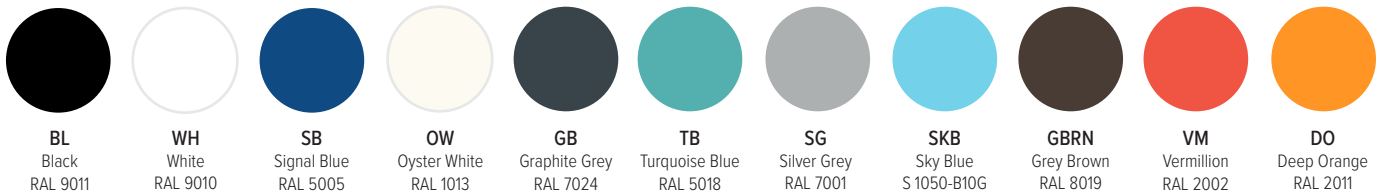

ACCESSORIES

NOTE: Accessories are ordered and shipped separately from luminaire for field installation.
-XX* indicates a painted accessory. See bottom of page for painted accessory ordering information.

TUB60-XX**
End Cap

ORDERING INFORMATION

PAINTED ACCESSORIES

MODEL	LOGO	FINISH (*-XX)
TUB60 Tub 60 End Cap (Quantity 1)	LEC End Cap with Lamp Logo	BL Black
	BEC Blank End Cap	WH White
		SB Signal Blue
		OW Oyster White
		GG Graphite Grey
		TB Turquoise Blue
		SG Silver Grey
		SKB Sky Blue
		GBRN Grey Brown
		VM Vermillion
		DO Deep Orange