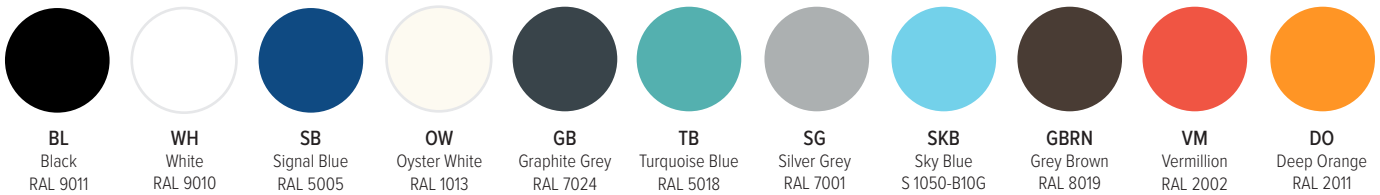

ACCESSORIES

NOTE: Accessories are ordered and shipped separately from luminaire for field installation.
-XX* indicates a painted accessory. See bottom of page for painted accessory ordering information.

TUB60-XX**
End Cap

ORDERING INFORMATION

PAINTED ACCESSORIES

MODEL	LOGO	FINISH (*-XX)
TUB60 Tub 60 End Cap (Quantity 1)	LEC End Cap with Lamp Logo	BL Black
	BEC Blank End Cap	WH White
		SB Signal Blue
		OW Oyster White
		GG Graphite Grey
		TB Turquoise Blue
		SG Silver Grey
		SKB Sky Blue
		GBRN Grey Brown
		VM Vermillion
		DO Deep Orange