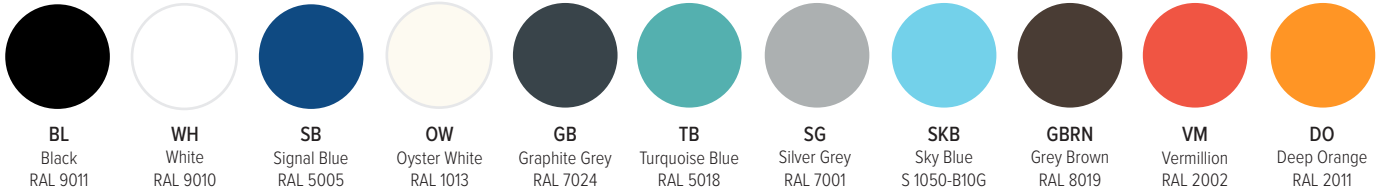

TÜB 60

Suspended Linear Luminaire

LAMP TÜB 60		
PHYSICAL	HOUSING	Recycled Aluminum Extrusion
	LENS	Opal
		Opal Comfort
		Translucent Polycarbonate Diffuser
		Translucent Polycarbonate Diffuser with Optical Sheet for Increased Comfort
	DRIVER LOCATION	Driver is Mounted to Ceiling in 11" (Static White) or 19" (Tunable White) Enclosure with Square J-Box Plate
	END CAP FINISH	White End Caps on White Luminaires, All Others Black; Standard End Caps Blank, Embossed LAMP Logo Available. See Page 4 for Ordering Information of Custom End Caps.
	MOUNTING	Mounted via 8' Adjustable Aircraft Suspension Cables (Included)
	DIMENSIONS	ø2.48" x 33" / 44" / 66½" L
WEIGHT	Between 4.65 to 8.84 Pounds	
OPERATING TEMPERATURE	-40°F to 104°F (-40°C to 40°C)	

ELECTRICAL	VOLTAGE	120-277 Volts
	CONTROL	On/Off, 0-10v Dimming
	CABLE FINISH	White Cable for White Luminaires; All Others are Black

PHOTOMETRIC	LUMEN MAINTENANCE	L80 > 72,000 Hours at 77°F*	
	UGR	Opal	Opal Comfort
		UGR < 19	15
CRI	> 90 CRI		

LIGHT DISTRIBUTIONS	OUTPUT	OPTIC	CCT	DIRECT								
				2.8'			3.7'			5.5'		
				LUMENS	WATTAGE	EFFICACY	LUMENS	WATTAGE	EFFICACY	LUMENS	WATTAGE	EFFICACY
STANDARD OUTPUT	OPAL		2700K	717	10	72	955	12	80	1433	17	84
			3000K	754	10	75	1005	12	84	1508	17	89
			4000K	778	10	78	1038	12	87	1557	17	92
	OPAL COMFORT		2700K	663	10	66	884	12	74	1327	17	78
			3000K	698	10	70	931	12	78	1396	17	82
			4000K	720	10	72	961	12	80	1441	17	85
HIGH OUTPUT	OPAL		2700K	1468	17.8	82	1957	25.4	77	2936	34.7	85
			3000K	1545	17.8	87	2060	25.4	81	3089	34.7	89
			4000K	1594	17.8	90	2126	25.4	84	3189	34.7	92
	OPAL COMFORT		2700K	1359	17.8	76	1912	25.4	75	2717	34.7	78
			3000K	1430	17.8	80	1906	25.4	75	2860	34.7	82
			4000K	1476	17.8	83	1968	25.4	77	2951	34.7	85

Values based on full output.

* LED life may vary under actual field conditions due to external factors. Lifetime estimates are generated from actual testing in a controlled environment. Values are conservatively derived from those numbers.

www.LampNorthAmerica.com

For other Experience® Brands companies, please visit www.ExperienceBrandsUSA.com.