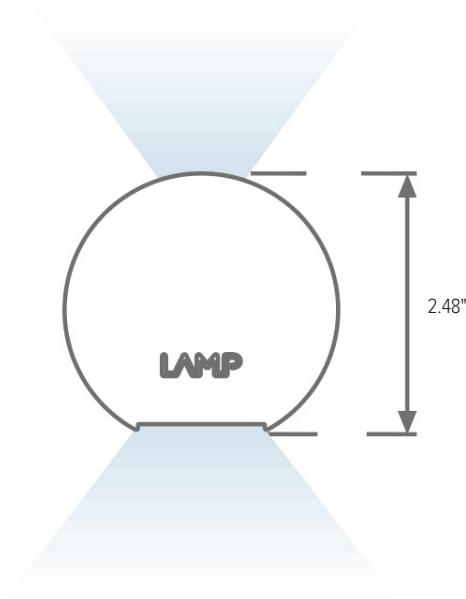

LIGHT DISTRIBUTIONS	OUTPUT	OPTIC	CCT	DIRECT-INDIRECT											
				2.8'				3.7'				5.5'			
				WATTAGE	EFFICACY	LUMENS UP	LUMENS DOWN	WATTAGE	EFFICACY	LUMENS UP	LUMENS DOWN	WATTAGE	EFFICACY	LUMENS UP	LUMENS DOWN
STANDARD OUTPUT	OPAL	2700K	20	66	600	717	22	82	840	955	34	81	1320	1433	
		3000K	20	69	632	754	23	82	884	1005	34	85	1389	1508	
		4000K	20	72	652	778	23	85	912	1038	34	88	1433	1557	
	OPAL COMFORT	2700K	20	63	599	663	23	75	840	884	34	78	1319	1327	
		3000K	20	66	630	698	22	82	883	931	34	82	1388	1396	
		4000K	20	69	651	720	22	85	911	961	34	85	1433	1441	
HIGH OUTPUT	OPAL	2700K	27	77	600	1468	36	78	841	1957	51	83	1321	2936	
		3000K	27	81	632	1545	36	82	884	2060	51	88	1390	3089	
		4000K	27	83	652	1594	36	84	913	2126	51	91	1434	3189	
	OPAL COMFORT	2700K	27	73	600	1359	36	74	839	1812	51	79	1320	2717	
		3000K	27	76	631	1430	36	78	884	1906	51	83	1388	2860	
		4000K	27	79	651	1476	36	80	912	1968	51	86	1433	2951	

Values based on full output.

CERTIFICATIONS	SAFETY	CSA Certified
	INGRESS PROTECTION	IP20
	IMPACT RATING	IK07
	WARRANTY	Five Year Limited Warranty

DIMENSIONS

All dimensions are shown in inches unless otherwise noted. Side view shown.

* LED life may vary under actual field conditions due to external factors. Lifetime estimates are generated from actual testing in a controlled environment. Values are conservatively derived from those numbers.